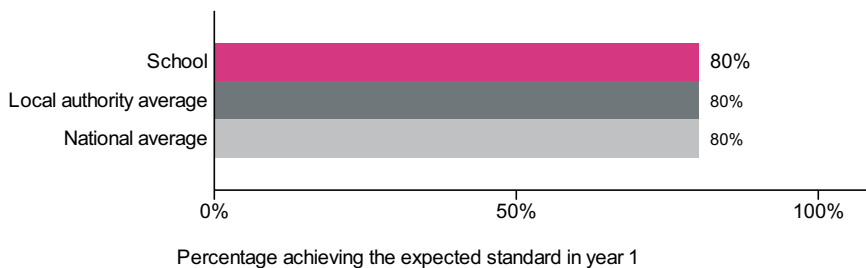

KS2 2023/24: No prior attainment breakdowns

It will not be possible to produce breakdowns of attainment measures by prior attainment for 2023/24 and 2024/25. This is because there is no KS1 baseline available to calculate prior attainment for these years due to Covid-19 disruption.

Leigh Westleigh Methodist Primary School (URN: 140087)

Phonics year 1 screening check

This is provisional data for 2023/24.

Percentage achieving the expected standard in phonics

Number of pupils = 30

Phonics average score