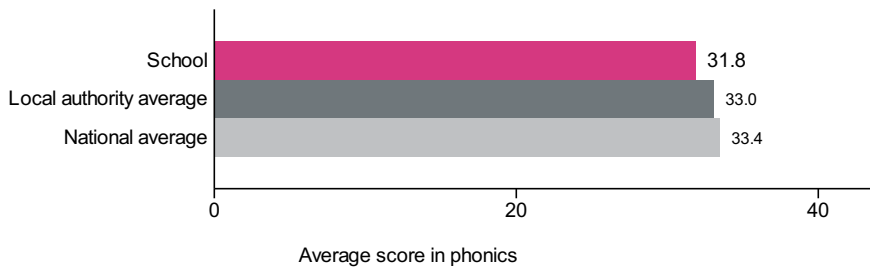

Phonics average score

Number of pupils = 30